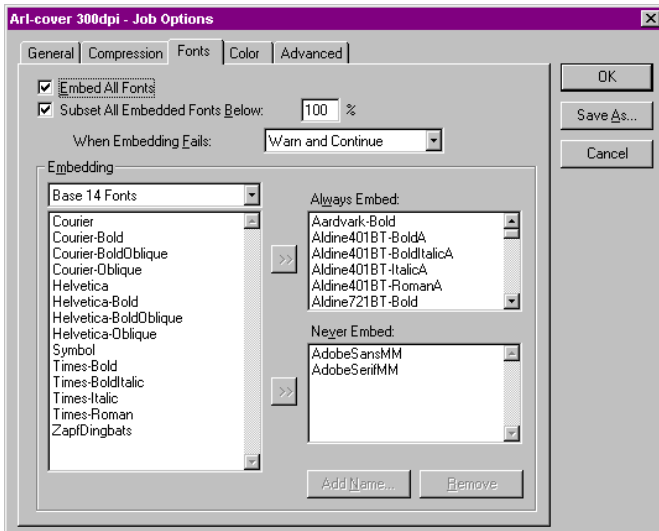

Antony Rowe Eastbourne PDF & Distiller Settings

DISTILLER SETTINGS FOR COVER PDF

NOTE:

- 300dpi + Not Colour Separated
- No crop Marks
- 3mm Bleed on all Trim Edges
- Spine Width Calculated:
Total Number Pgs X 0.054
- Supplied on A3 or SRA3
(420x297mm or 450x320mm)

Change to SRA3 if the Total size of the cover is larger than A3

Antony Rowe Eastbourne PDF & Distiller Settings

DISTILLER SETTINGS FOR TEXT PDF

NOTE:

Postscript file for
text should be created:

- Greyscale or Black and White
- 600dpi
- Positioned: Centred on A4