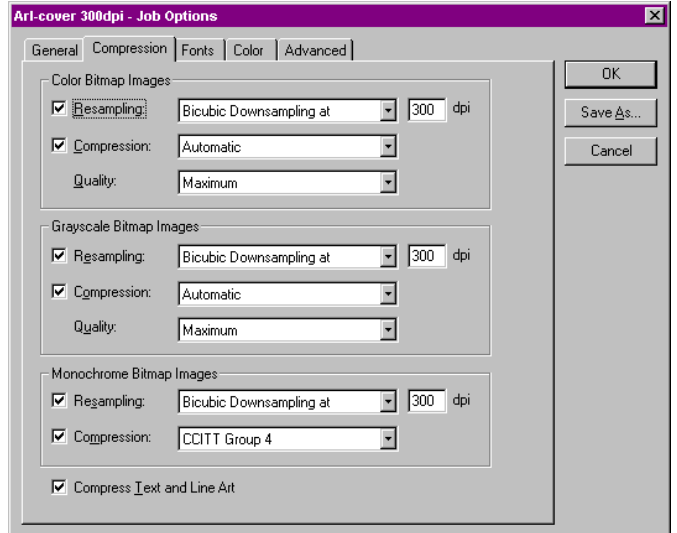

Antony Rowe Eastbourne PDF & Distiller Settings

DISTILLER SETTINGS FOR COVER PDF

NOTE:

- 300dpi + Not Colour Separated
- No crop Marks
- 3mm Bleed on all Trim Edges
- Spine Width Calculated:
Total Number Pgs X 0.054
- Supplied on A3 or SRA3
(420x297mm or 450x320mm)

Change to SRA3 if the Total size of the cover is larger than A3

Antony Rowe Eastbourne PDF & Distiller Settings

DISTILLER SETTINGS FOR TEXT PDF

NOTE:

Postscript file for
text should be created:

- Greyscale or Black and White
- 600dpi
- Positioned: Centred on A4