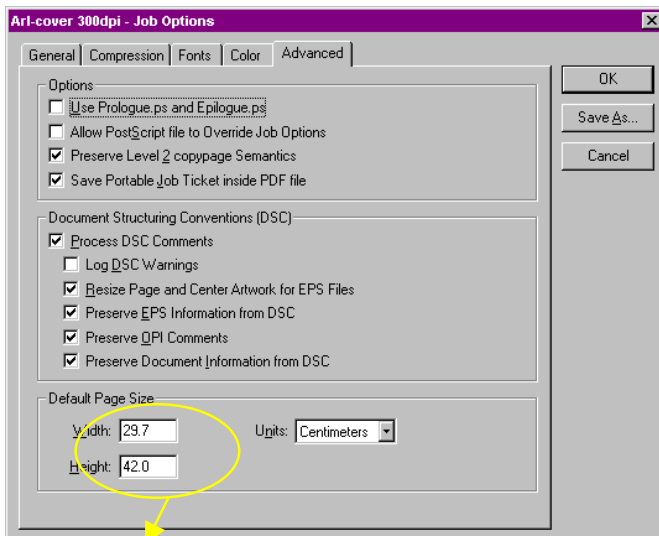

Antony Rowe Eastbourne PDF & Distiller Settings

DISTILLER SETTINGS FOR COVER PDF

NOTE:

- 300dpi + Not Colour Separated
- No crop Marks
- 3mm Bleed on all Trim Edges
- Spine Width Calculated:
Total Number Pgs X 0.054
- Supplied on A3 or SRA3
(420x297mm or 450x320mm)

Change to SRA3 if the Total size of the cover is larger than A3

Antony Rowe Eastbourne PDF & Distiller Settings

DISTILLER SETTINGS FOR TEXT PDF

NOTE:

Postscript file for
text should be created:

- Greyscale or Black and White
- 600dpi
- Positioned: Centred on A4