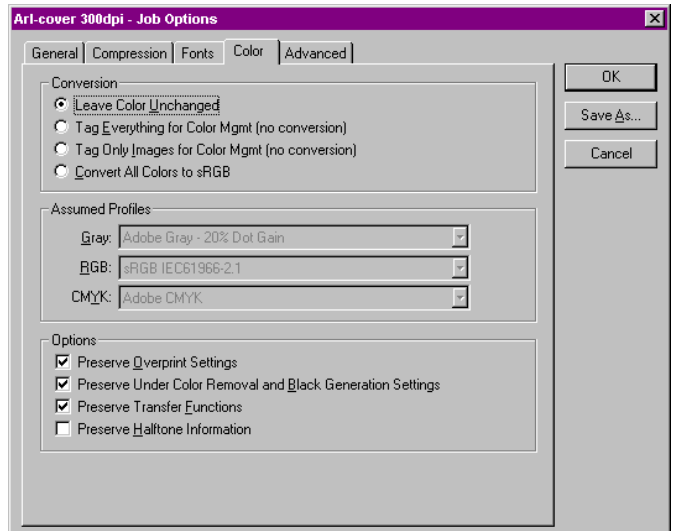

Antony Rowe Eastbourne PDF & Distiller Settings

DISTILLER SETTINGS FOR COVER PDF

NOTE:

- 300dpi + Not Colour Separated
- No crop Marks
- 3mm Bleed on all Trim Edges
- Spine Width Calculated:
Total Number Pgs X 0.054
- Supplied on A3 or SRA3
(420x297mm or 450x320mm)

Change to SRA3 if the Total size of the cover is larger than A3

Antony Rowe Eastbourne PDF & Distiller Settings

DISTILLER SETTINGS FOR TEXT PDF

NOTE:

Postscript file for
text should be created:

- Greyscale or Black and White
- 600dpi
- Positioned: Centred on A4